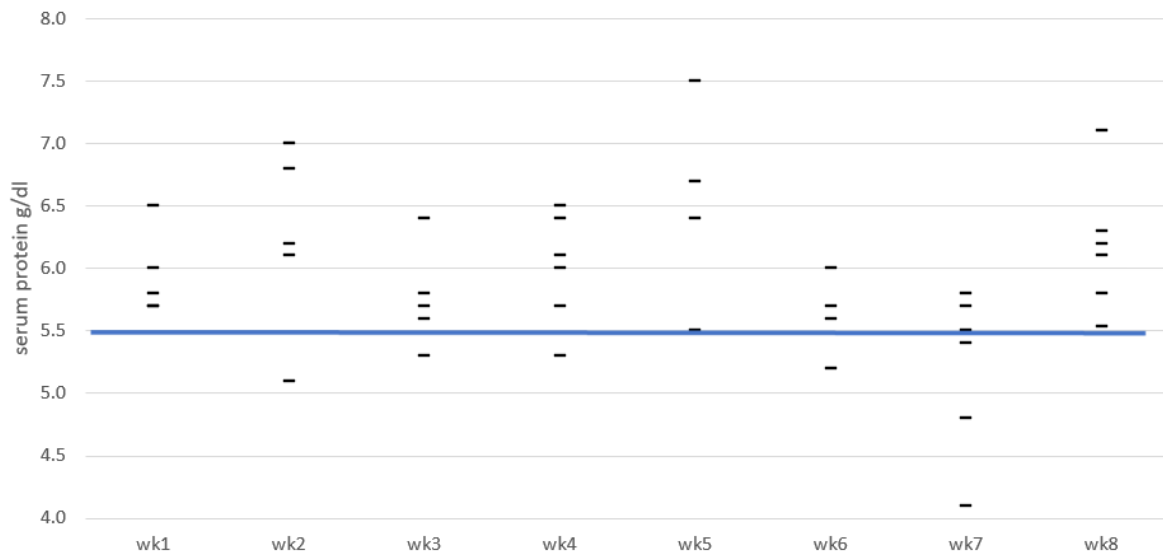

12 Lower Road, Harmer Hill,
Shrewsbury, SY43QX

T +44 (0) 1952 350095

E info@horizondairyvets.co.uk

www.horizondairyvets.co.uk

Colostrum Monitoring Report

Harper Adams – 30/11/23

Serum protein concentration

Colostrum performance benchmarking