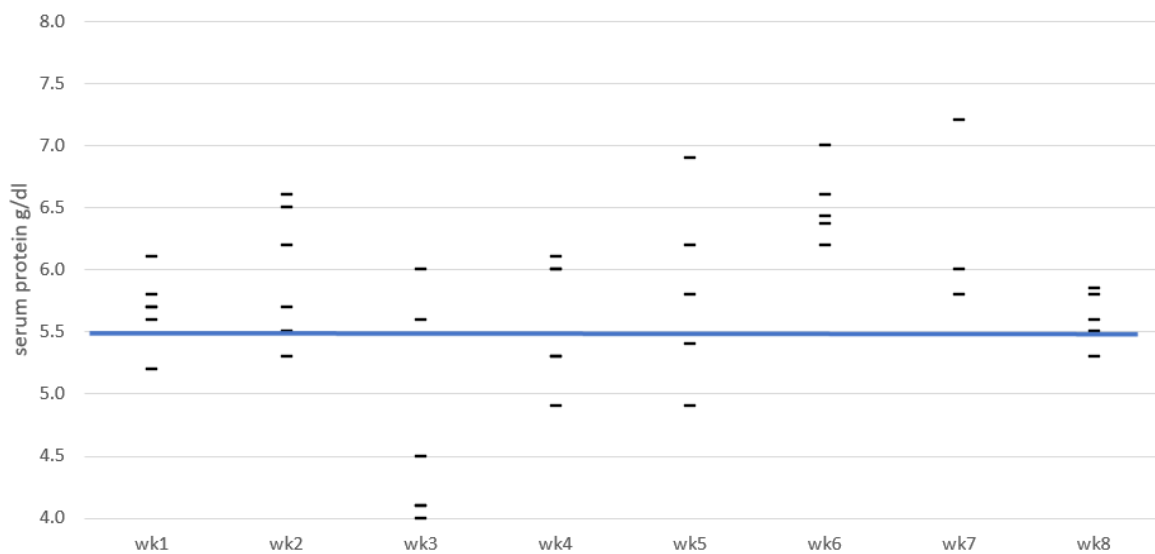

12 Lower Road, Harmer Hill,
Shrewsbury, SY43QX

T +44 (0) 1952 350095

E info@horizondairyvets.co.uk

www.horizondairyvets.co.uk

Colostrum Monitoring Report

Harper Adams – 19/09/23

Serum protein concentration

Colostrum performance benchmarking