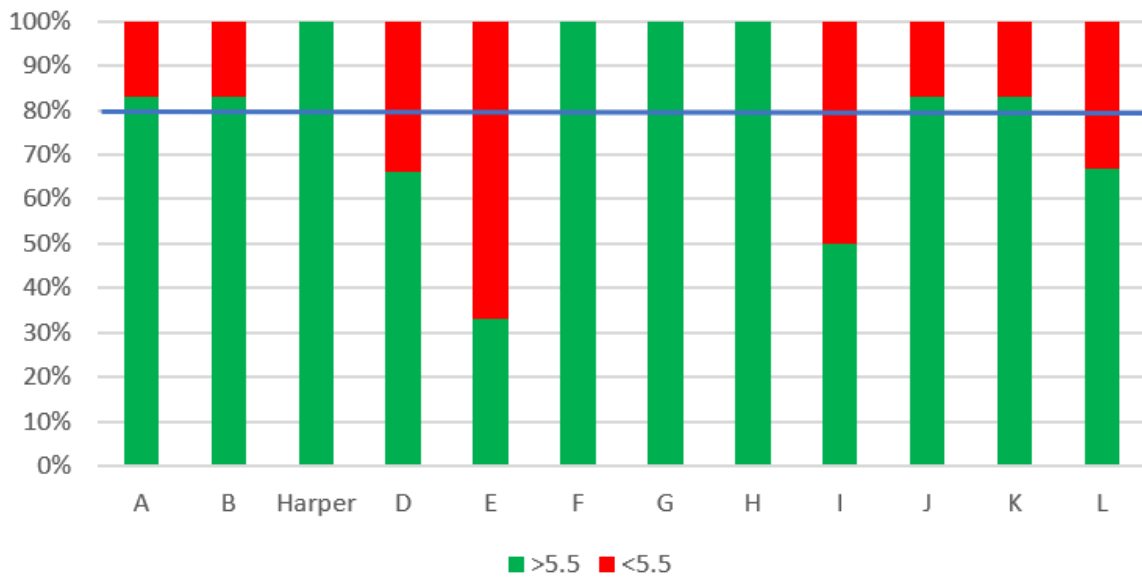

Serum protein concentration