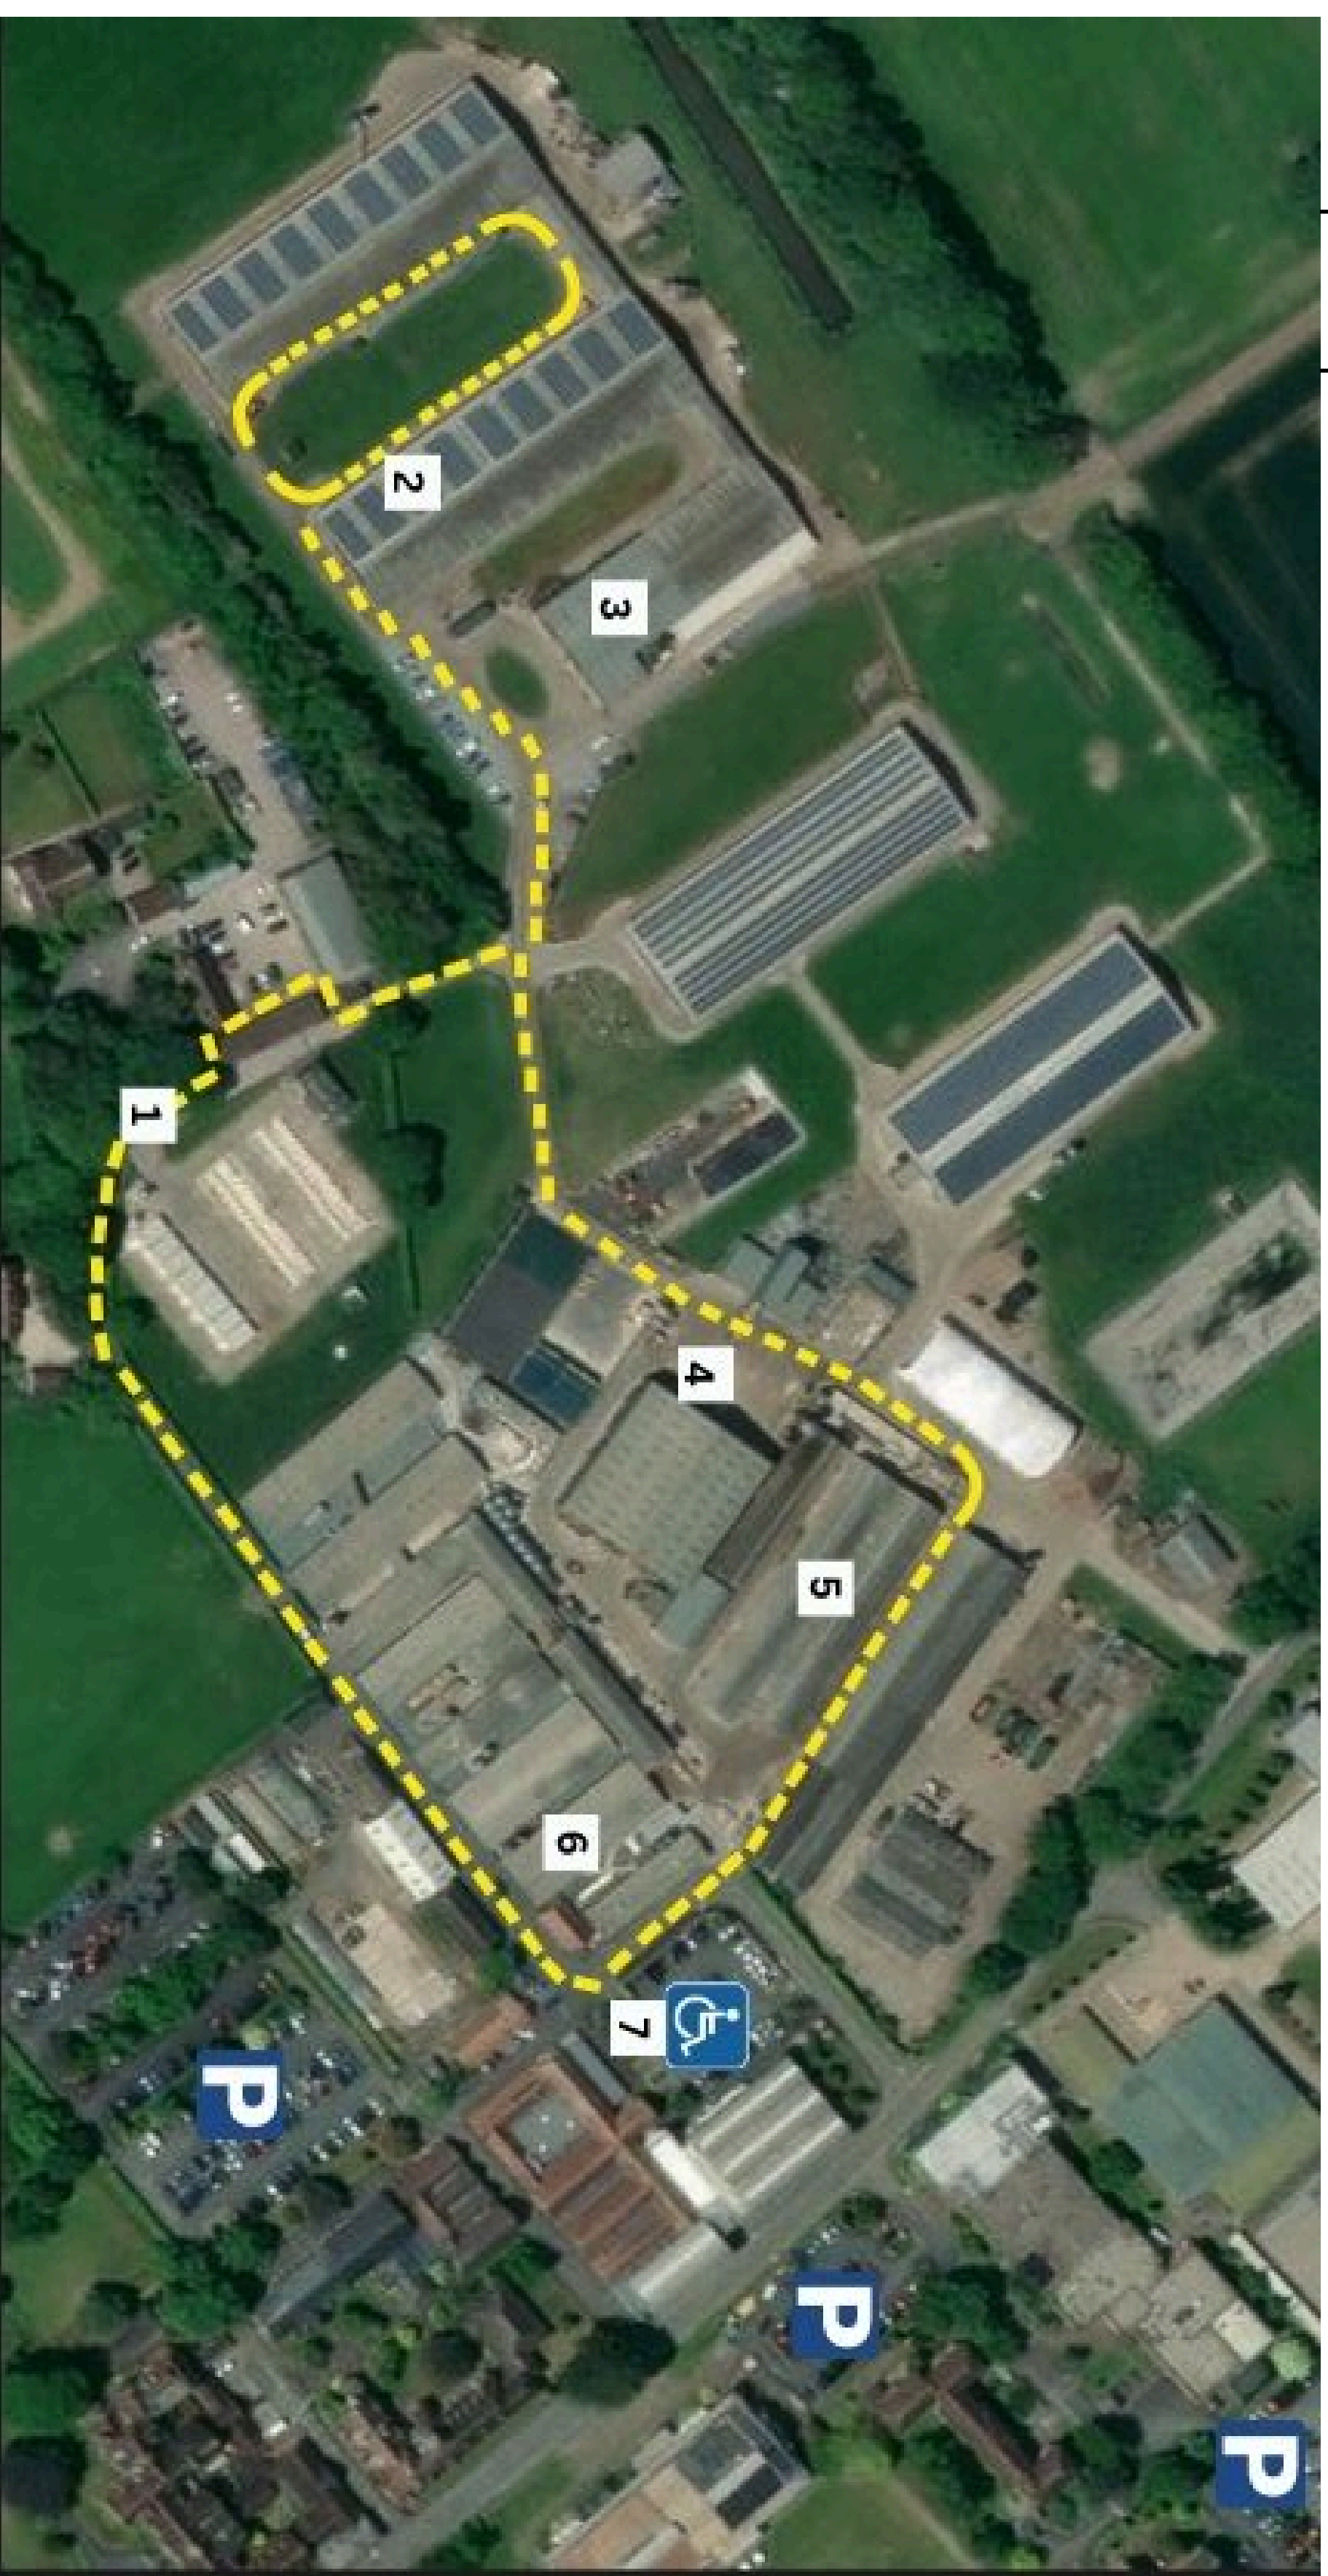

Farm photo plan

1. Entrance
2. Dairy
3. Parlour
4. Crop and Ops
5. Beef Unit
6. Pig Unit
7. Disabled Parking